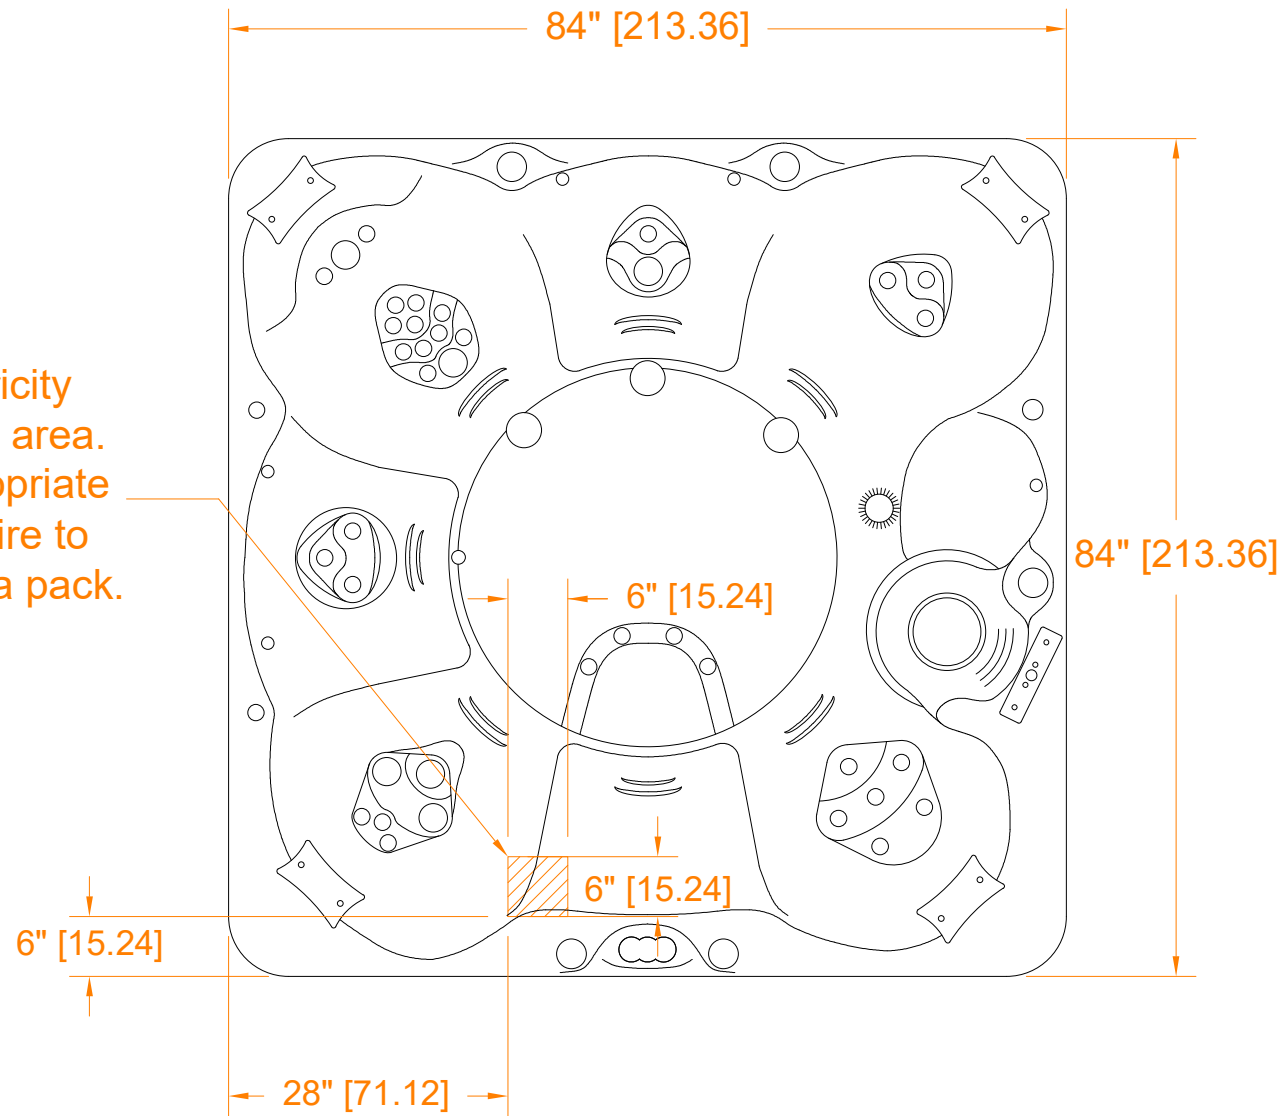

Run electricity through this area. Leave appropriate length of wire to reach the spa pack.

2022 CLS Precision 7

O/A Height 36" (+/- 1/2")

Master Spas		
Model Number	Date	Revision
Precision 7	1/20/22	0
Process	Drawn by	
Electrical Hookup	Easley	